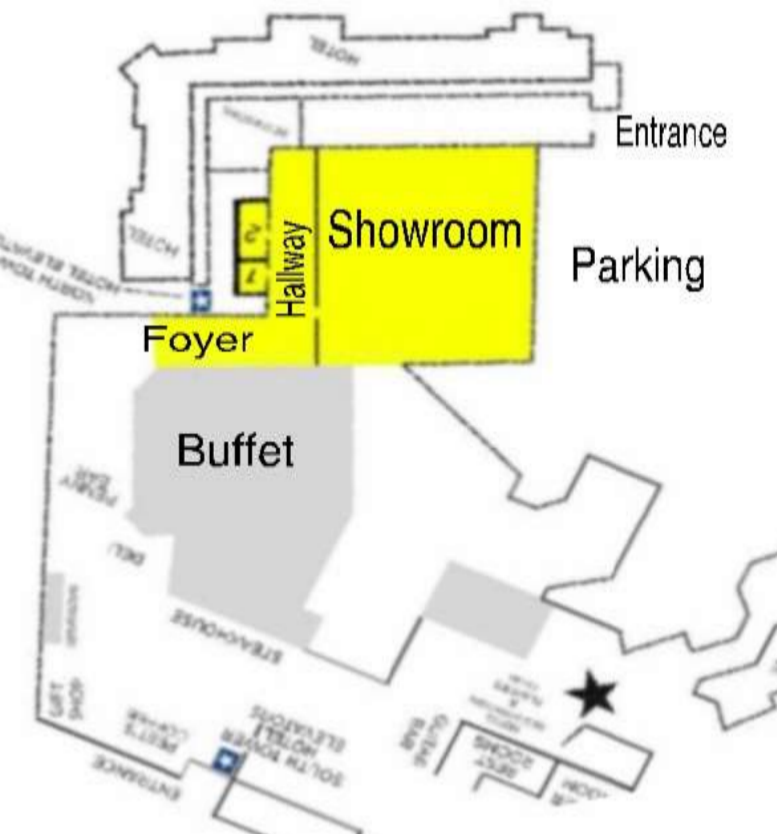

Boomtown Casino Invitational Antique Show August 23,24,25

ANTIQUES AND VINTAGE SALE
 ROUGHLY TO SCALE \$2.50 s.f.
 The number next to the booth size is the square footage. Prices below:

| FT | Price |
|-------|---------------|
| 8x8 | 64 \$ 160.00 |
| 6x12 | 72 \$ 180.00 |
| 6x14 | 84 \$ 210.00 |
| 10x10 | 110 \$ 275.00 |
| 10x12 | 126 \$ 315.00 |
| 8x17 | 136 \$ 340.00 |
| 10x14 | 147 \$ 367.50 |
| 10x15 | 157 \$ 392.50 |
| 10x16 | 168 \$ 420.00 |
| 10x26 | 273 \$ 682.50 |
| 10x27 | 283 \$ 707.50 |