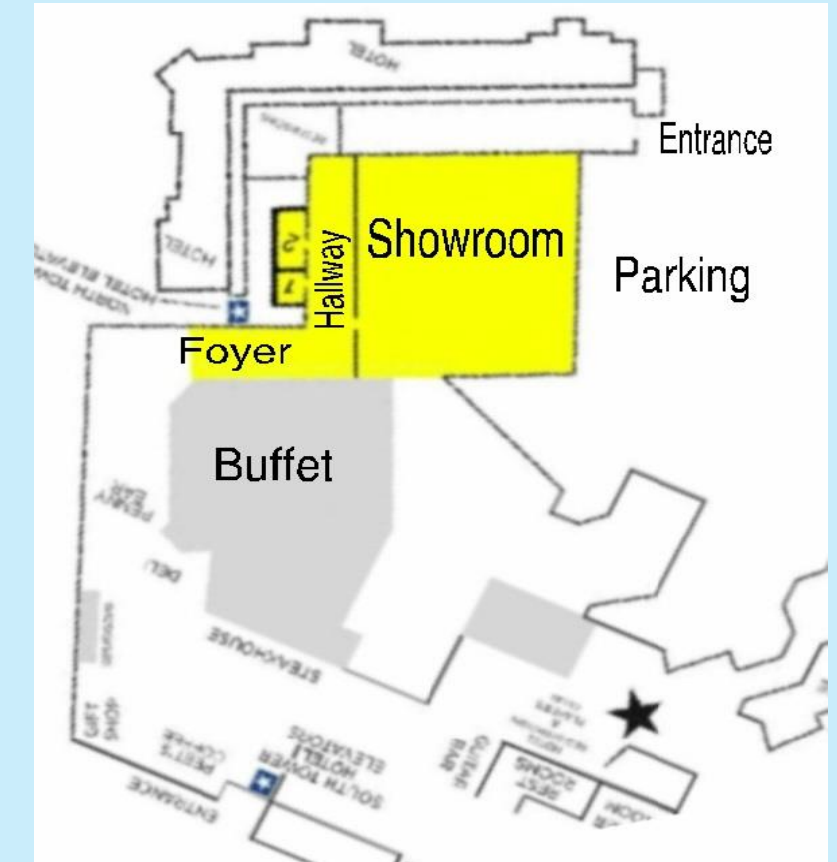

Boomtown Casino Invitational Antique Show August 23,24,25

ANTIQUES AND VINTAGE SALE
 ROUGHLY TO SCALE \$2.50 s.f.
 The number next to the booth size is the square footage. Prices below:

FT	Price
8x8	64 \$ 160.00
6x12	72 \$ 180.00
6x14	84 \$210.00
10x10	110 \$ 275.00
10x12	126 \$ 315.00
8x17	136 \$ 340.00
10x14	147 \$ 367.50
10x15	157 \$ 392.50
10x16	168 \$ 420.00
10x26	273 \$ 682.50
10x27	283 \$ 707.50